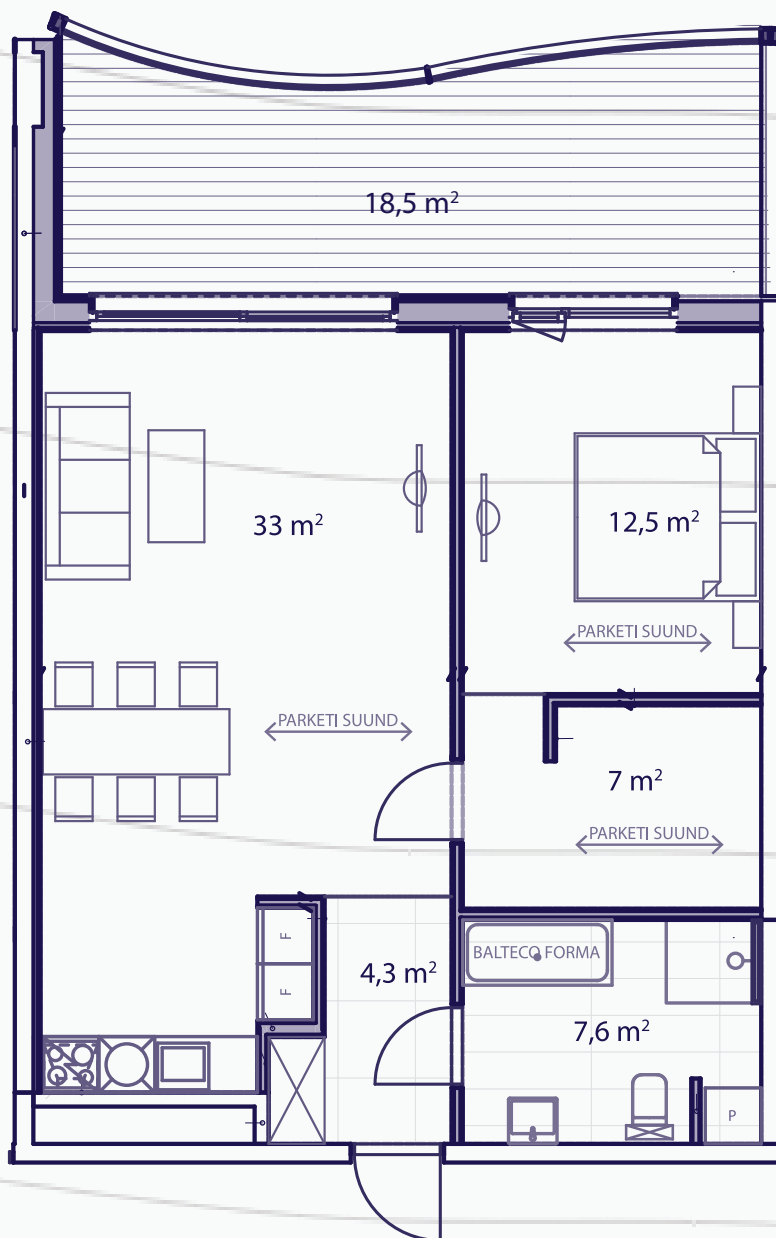

KORTER A38

KORTER/ APARTMENT	A38
KORRUS/ FLOOR	3
TUBE/ ROOMS	2
RÕDU/ BALCONY	18,5m ²
PINDALA/ AREA	63,7m ²