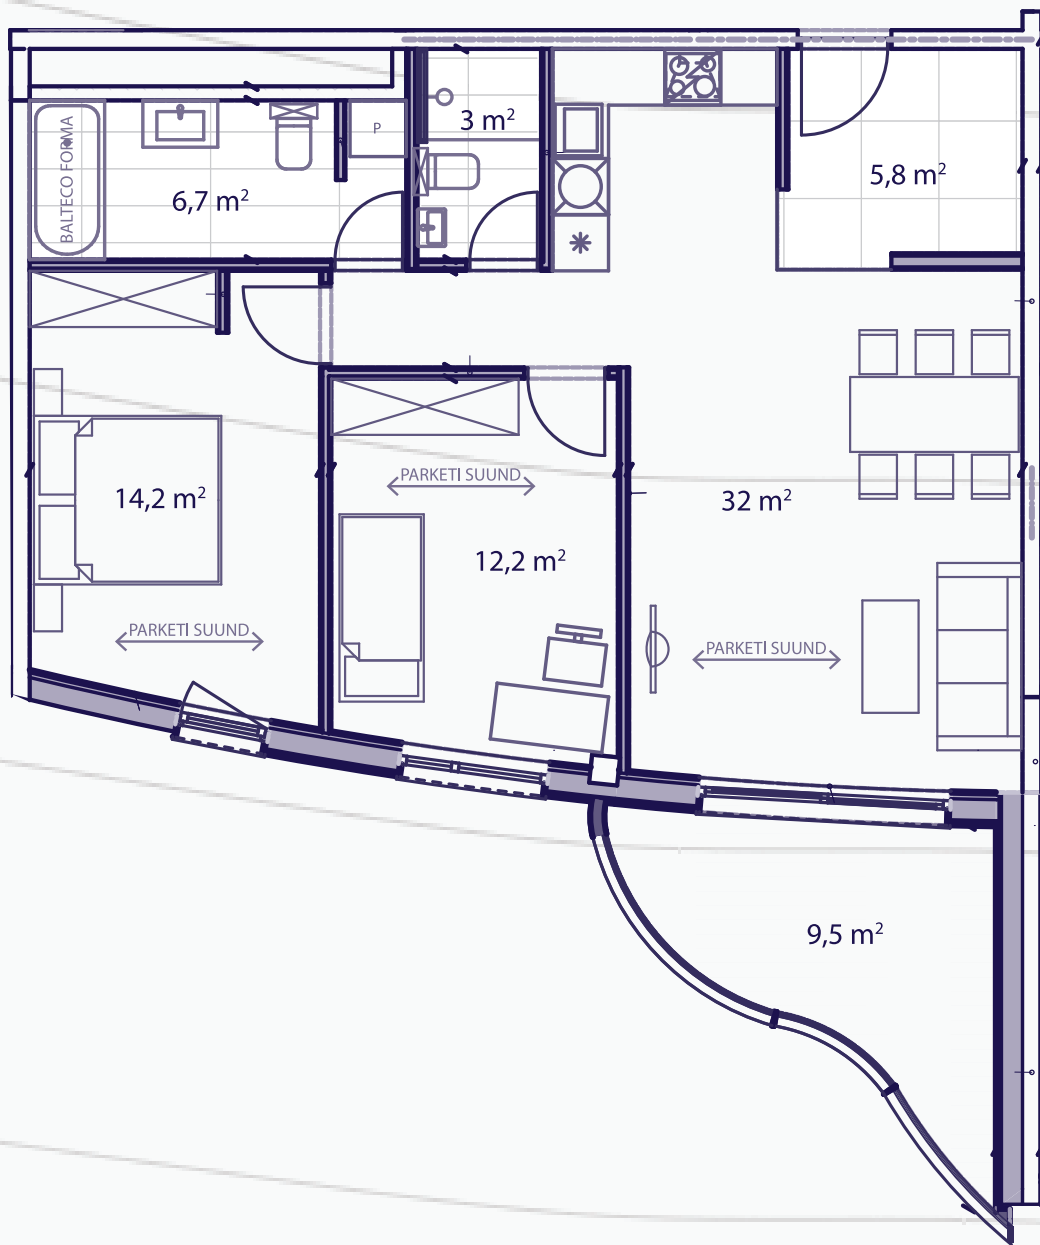

KORTER A64

KORTER/ APARTMENT	A64
KORRUS/ FLOOR	6
TUBE/ ROOMS	3
RÕDU/ BALCONY	9,5m ²
PINDALA/ AREA	73,9m ²