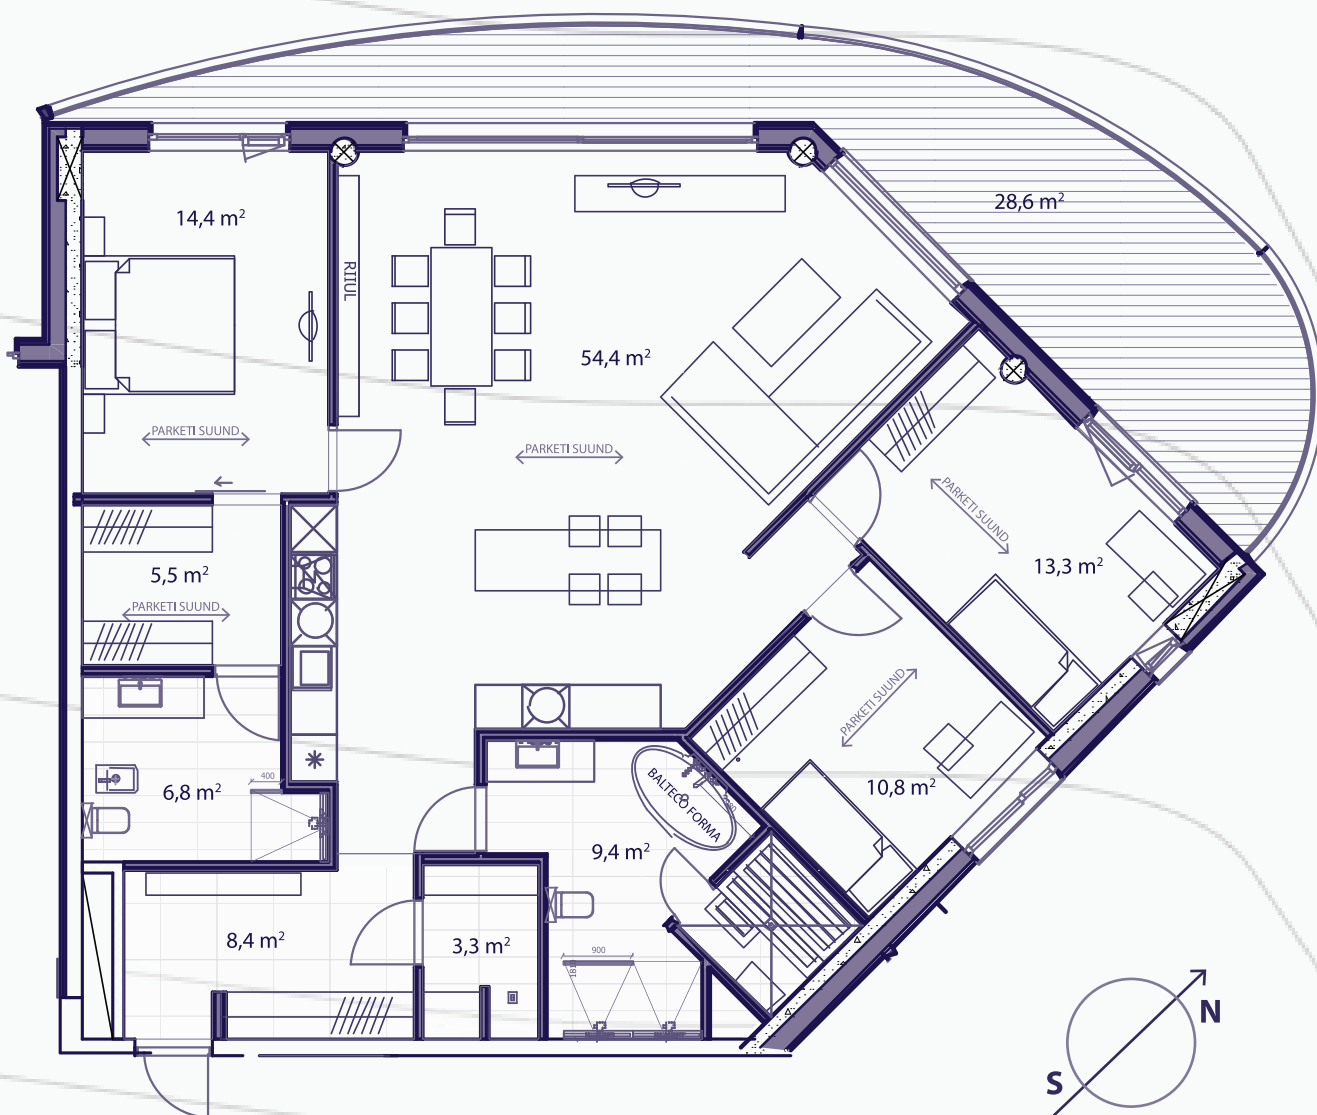

KORTER B47

KORTER/ APARTMENT	B47
KORRUS/ FLOOR	4
TUBE/ ROOMS	4
RÕDU/ BALCONY	28,6m ²
PINDALA/ AREA	129,1m ²