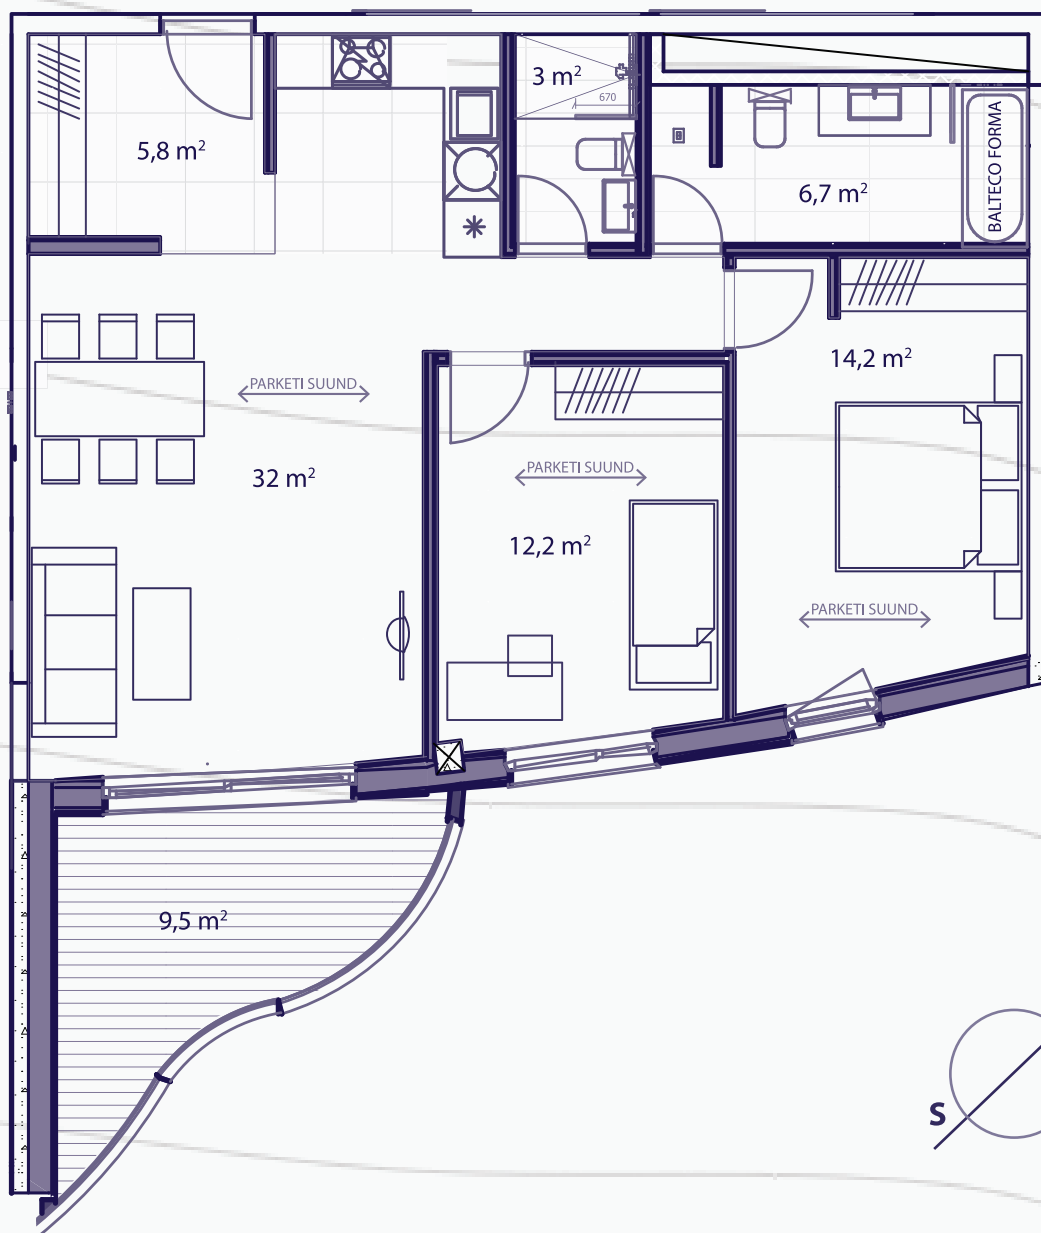

KORTER B74

KORTER/ APARTMENT	B74
KORRUS/ FLOOR	7
TUBE/ ROOMS	3
RÕDU/ BALCONY	7,6m ²
PINDALA/ AREA	73,3m ²